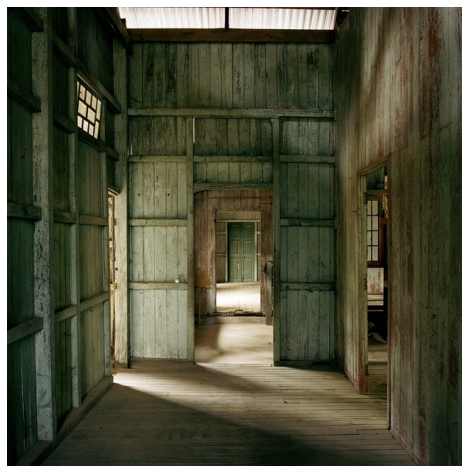

'Moving Worlds',

Podbielski

Contemporary's opening show in Berlin in 2011, conveyed our awareness of the fast and testing changes of our times. As we quote Alfredo Jaar on our home page at the very beginning: "The